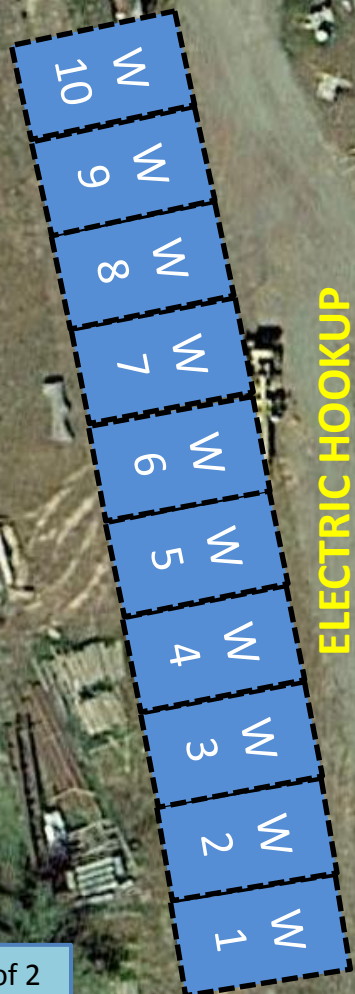

ELECTRIC HOOKUP
~20' X 40' Camp Sites

Café Field

ELECTRIC HOOKUP
~18' X 40' Camp Sites

Handicapped

**Electric Hookup Available for purchase if desired*

~15' X 30' Camp Sites

~18' X 30'

1st St
 Parkfield-Coalinga Rd
 1st St

LEGEND

- Electric Site
- Restricted Arrival Date-Time

All camp sites shown in their approximate location

Lodge Field

Page 3 of 5

LEGEND

-  - Electric Site
-  - Restricted Arrival Date-Time

All camp sites shown in their approximate location

- 5 L
- 4 L
- 3 L
- 2 L
- 1 L

**BAND
ELECTRIC HOOKUP**

- 6 L
- 7 L
- 8 L
- 9 L

**ELECTRIC
HOOKUP**

- 10 L
- 11 L

**ELECTRIC
HOOKUP**

- 12 L
- 13 L
- 14 L

**ELECTRIC
HOOKUP**

2nd St
2nd St
2nd St
2nd St

Pool Field

Park St

- P 1
- P 2
- P 3
- P 4
- P 5
- P 6
- P 7

LEGEND

-  - Electric Site
-  - Restricted Arrival Date-Time

All camp sites shown in their approximate location

**ELECTRIC HOOKUP
Sites CC 1 - CC 23**