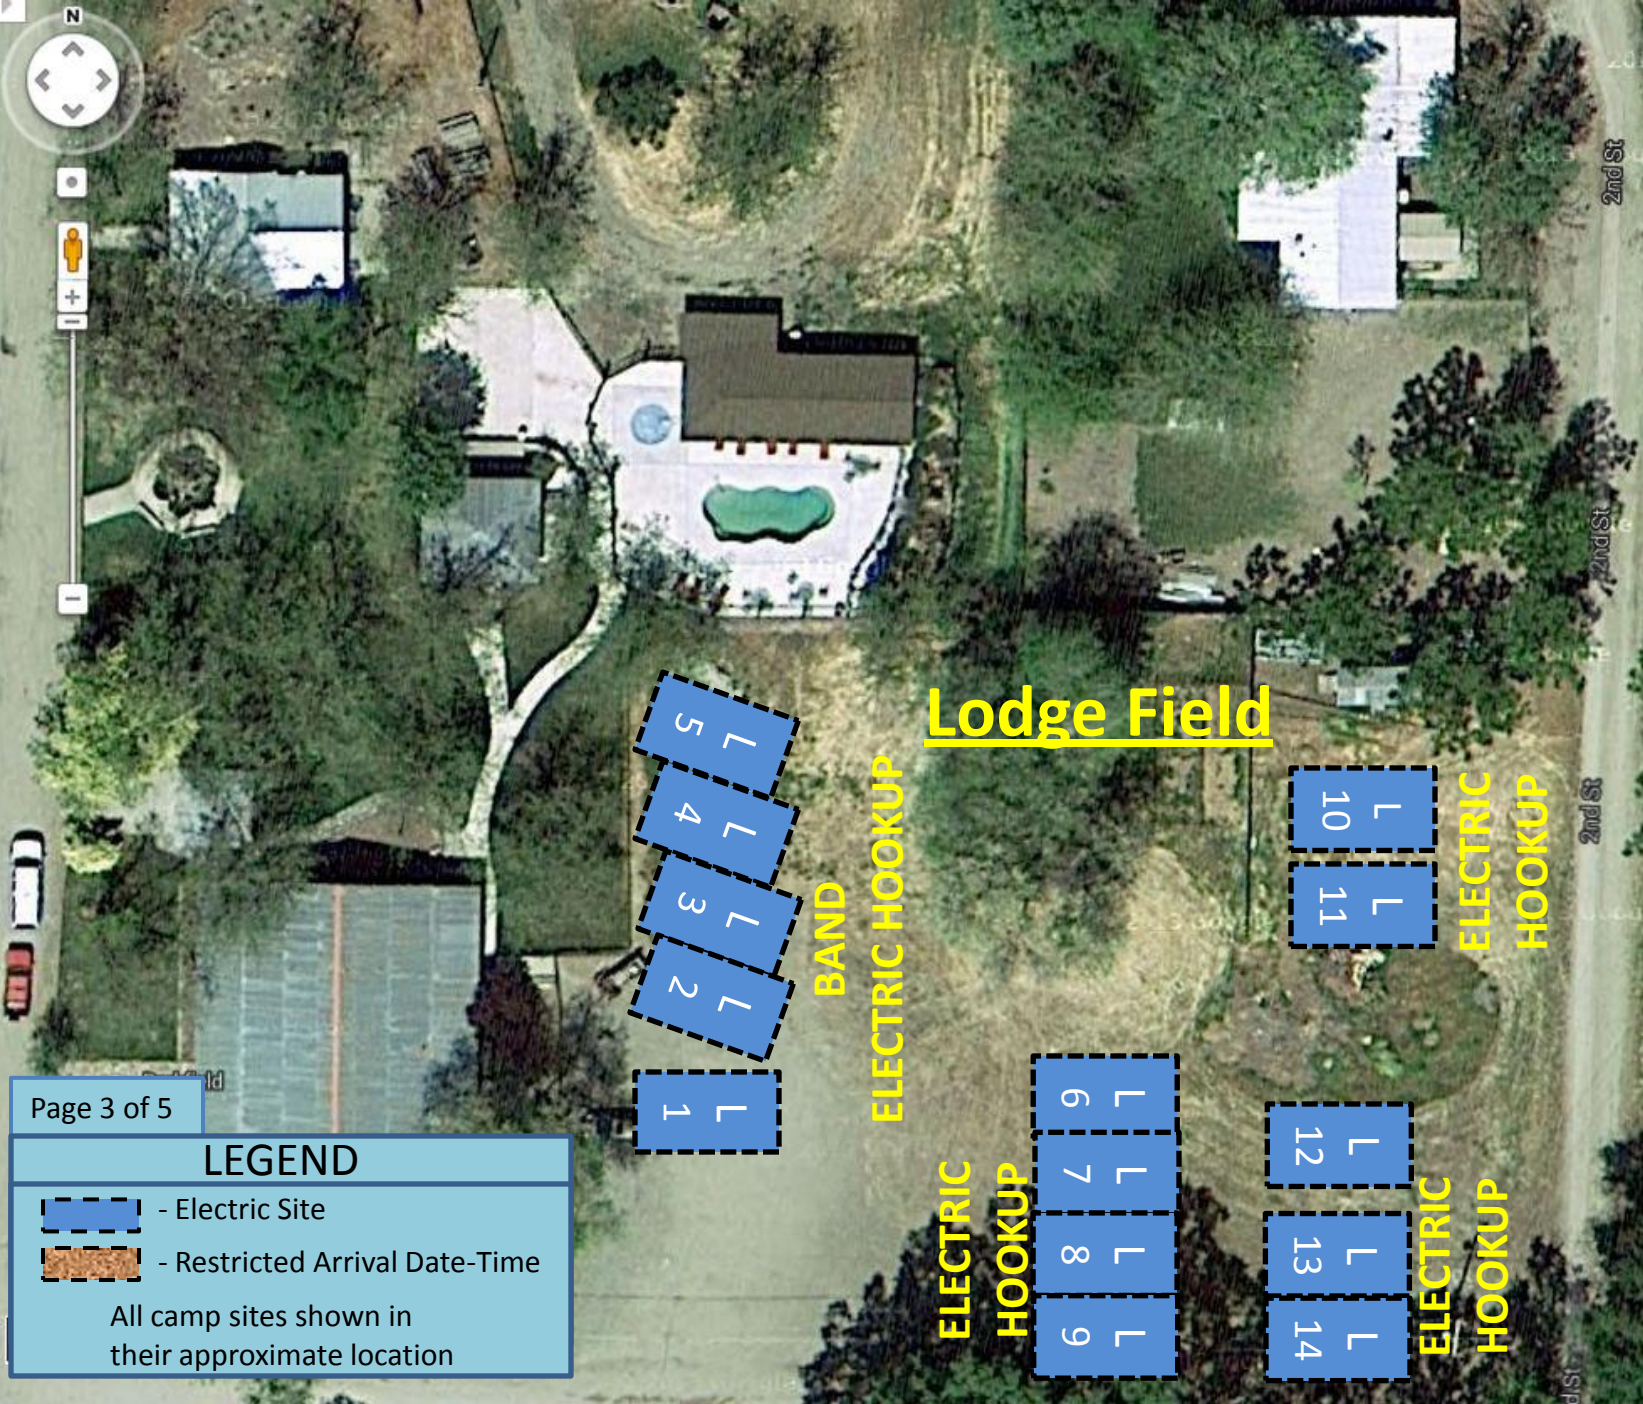

ELECTRIC HOOKUP
~20' X 40' Camp Sites

Café Field

ELECTRIC HOOKUP
~18' X 40' Camp Sites

Handicapped

**Electric Hookup Available for purchase if desired*

~15' X 30' Camp Sites

~18' X 30'

1st St
 Parkfield-Coalinga Rd
 1st St

LEGEND

- Electric Site
- Restricted Arrival Date-Time

All camp sites shown in their approximate location

Lodge Field

Page 3 of 5

LEGEND

-  - Electric Site
-  - Restricted Arrival Date-Time

All camp sites shown in their approximate location

- 5 L
- 4 L
- 3 L
- 2 L
- 1 L

**BAND
ELECTRIC HOOKUP**

- 6 L
- 7 L
- 8 L
- 9 L

**ELECTRIC
HOOKUP**

- 10 L
- 11 L

**ELECTRIC
HOOKUP**

- 12 L
- 13 L
- 14 L

**ELECTRIC
HOOKUP**

**Community
Center Field**

LEGEND

-  - Electric Site
-  - Restricted Arrival Date-Time

All camp sites shown in their approximate location

**Note:
Camp Site
CC 12
NOT available
until ~9PM
Thursday May
7th**