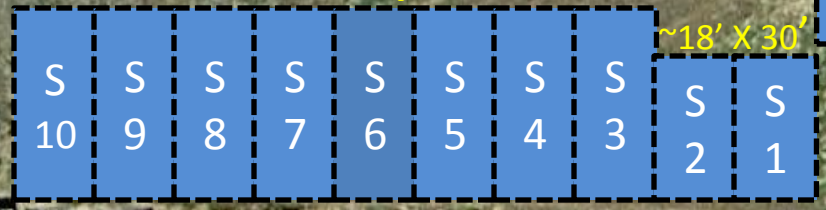

ELECTRIC HOOKUP
~20' X 40' Camp Sites

Café Field

ELECTRIC HOOKUP
~18' X 40' Camp Sites

Handicapped

**Electric Hookup Available for purchase if desired*

~15' X 30' Camp Sites

~18' X 30'

1st St
 Parkfield-Coalinga Rd
 1st St

- 5 L
- 4 L
- 3 L
- 2 L
- 1 L

**BAND
ELECTRIC HOOKUP**

- 6 L
- 7 L
- 8 L
- 9 L

**ELECTRIC
HOOKUP**

- 10 L
- 11 L

**ELECTRIC
HOOKUP**

- 12 L
- 13 L
- 14 L

**ELECTRIC
HOOKUP**