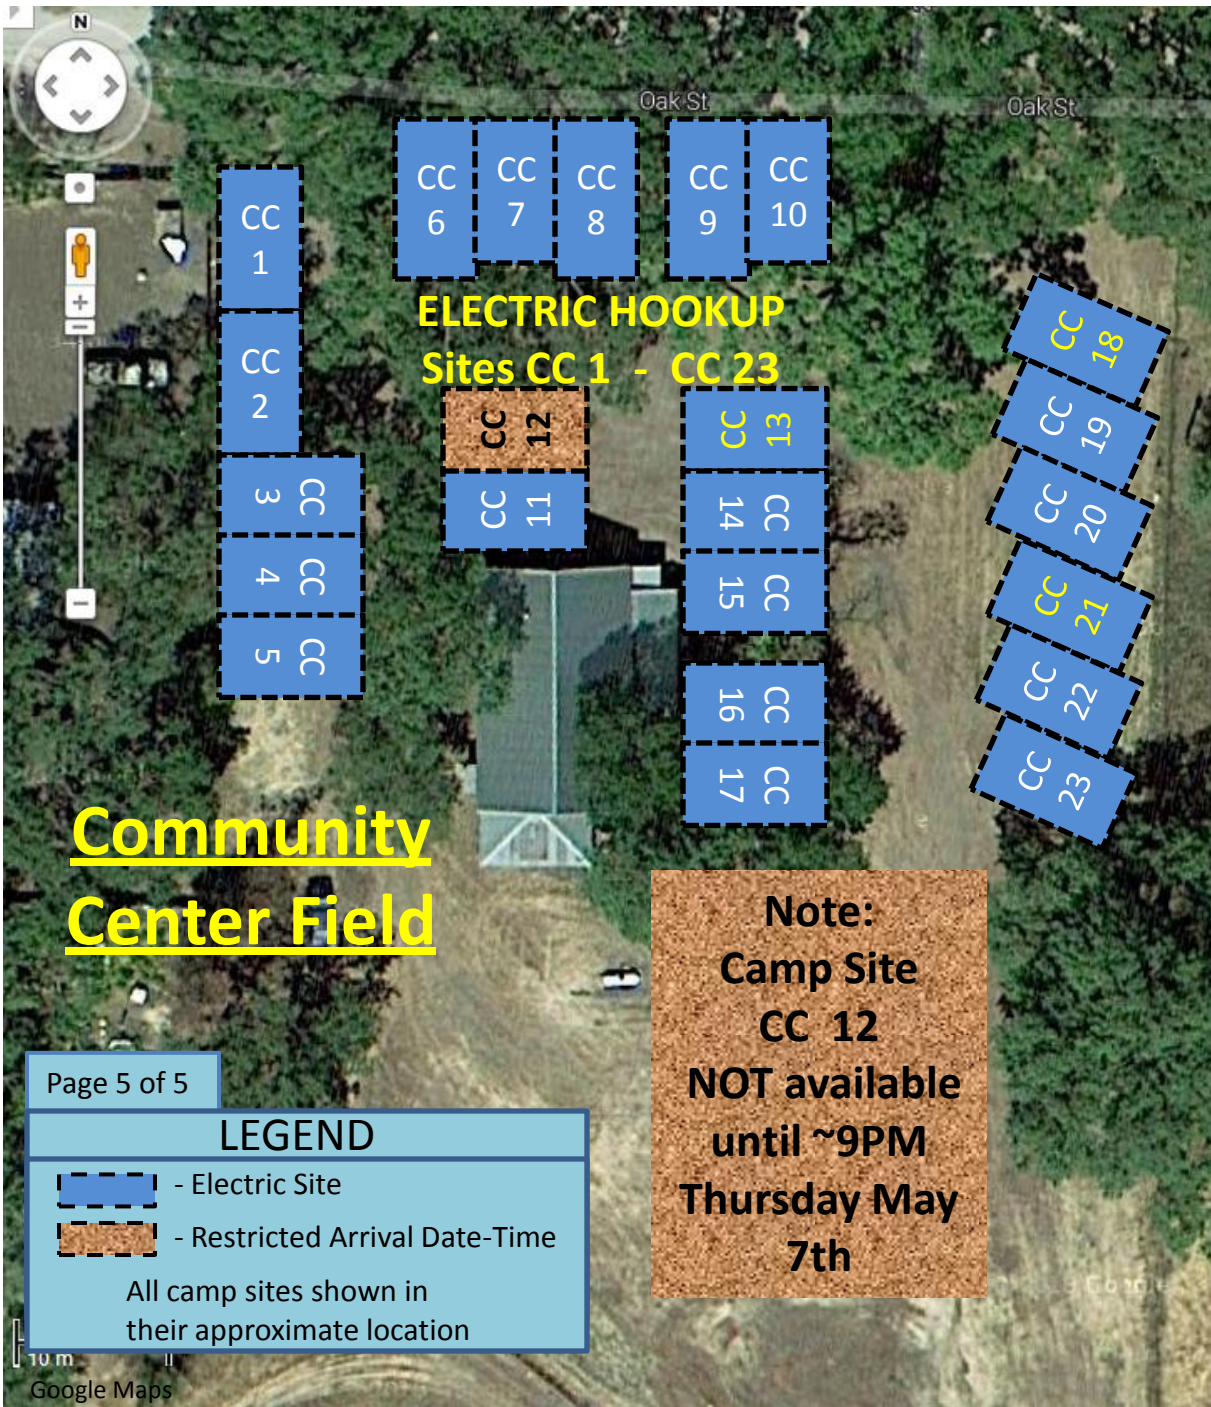

ELECTRIC HOOKUP
~20' X 40' Camp Sites

Café Field

ELECTRIC HOOKUP
~18' X 40' Camp Sites

Handicapped

**Electric Hookup Available for purchase if desired*

~15' X 30' Camp Sites

~18' X 30'

1st St
 Parkfield-Coalinga Rd
 1st St

- 5 L
- 4 L
- 3 L
- 2 L
- 1 L

**BAND
ELECTRIC HOOKUP**

- 6 L
- 7 L
- 8 L
- 9 L

**ELECTRIC
HOOKUP**

- 10 L
- 11 L

**ELECTRIC
HOOKUP**

- 12 L
- 13 L
- 14 L

**ELECTRIC
HOOKUP**

2nd St
2nd St
2nd St
2nd St

Pool Field

Park St

- P 1
- P 2
- P 3
- P 4
- P 5
- P 6
- P 7

LEGEND

-  - Electric Site
-  - Restricted Arrival Date-Time

All camp sites shown in their approximate location

**ELECTRIC HOOKUP
Sites CC 1 - CC 23**

**Community
Center Field**

LEGEND

-  - Electric Site
-  - Restricted Arrival Date-Time

All camp sites shown in their approximate location

**Note:
Camp Site
CC 12
NOT available
until ~9PM
Thursday May
7th**